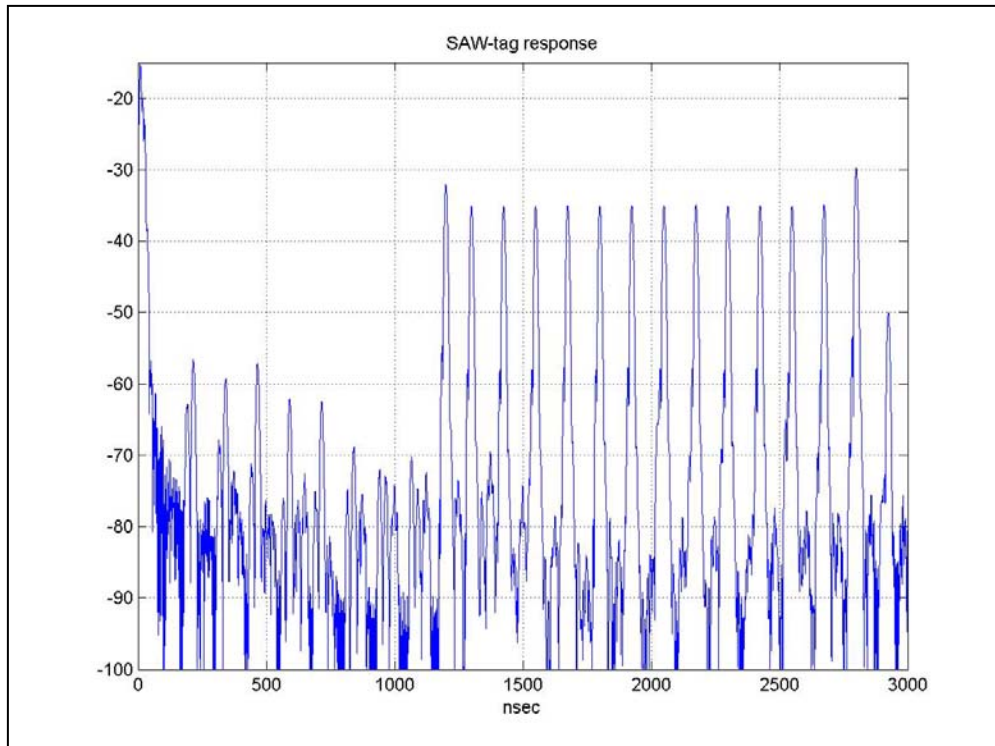

2.45 GHz SAW RFID Tag

- Central frequency **2.45 GHz**
- Band (inside ISM band 2400 MHz - 2482 MHz) **40 MHz**
- 2 calibration reflectors
  10 code reflectors
  2 error control reflectors
- Total number of codes (without phase coding) > 1'000'000

FEM/BEM simulated response

GVR Trade SA

victor.plessky@bluewin.ch